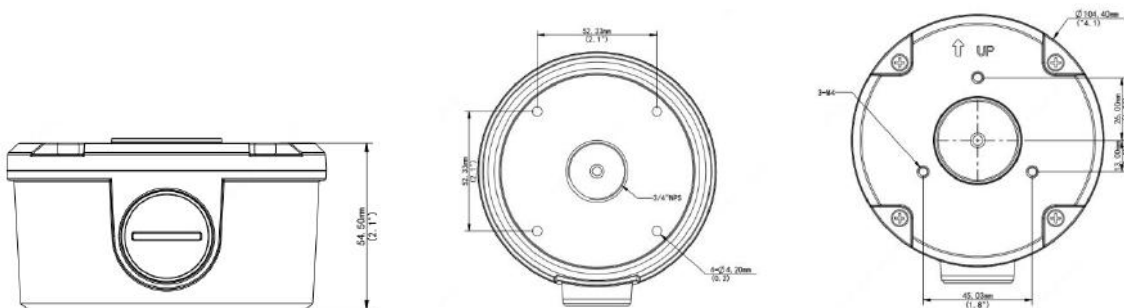

Dimension

Zhejiang Uniview Technologies Co.,Ltd.

South Tower, Building 10, Wanlun Science Park, 88 Jiangling Road, Hangzhou, P.R.China 310051

Email: overseasbusiness@uniview.com; globalsupport@uniview.com

<http://www.uniview.com>

©2015 Zhejiang Uniview Technologies Co.,Ltd. All rights reserved.

*Product specifications and availability are subject to change without notice.